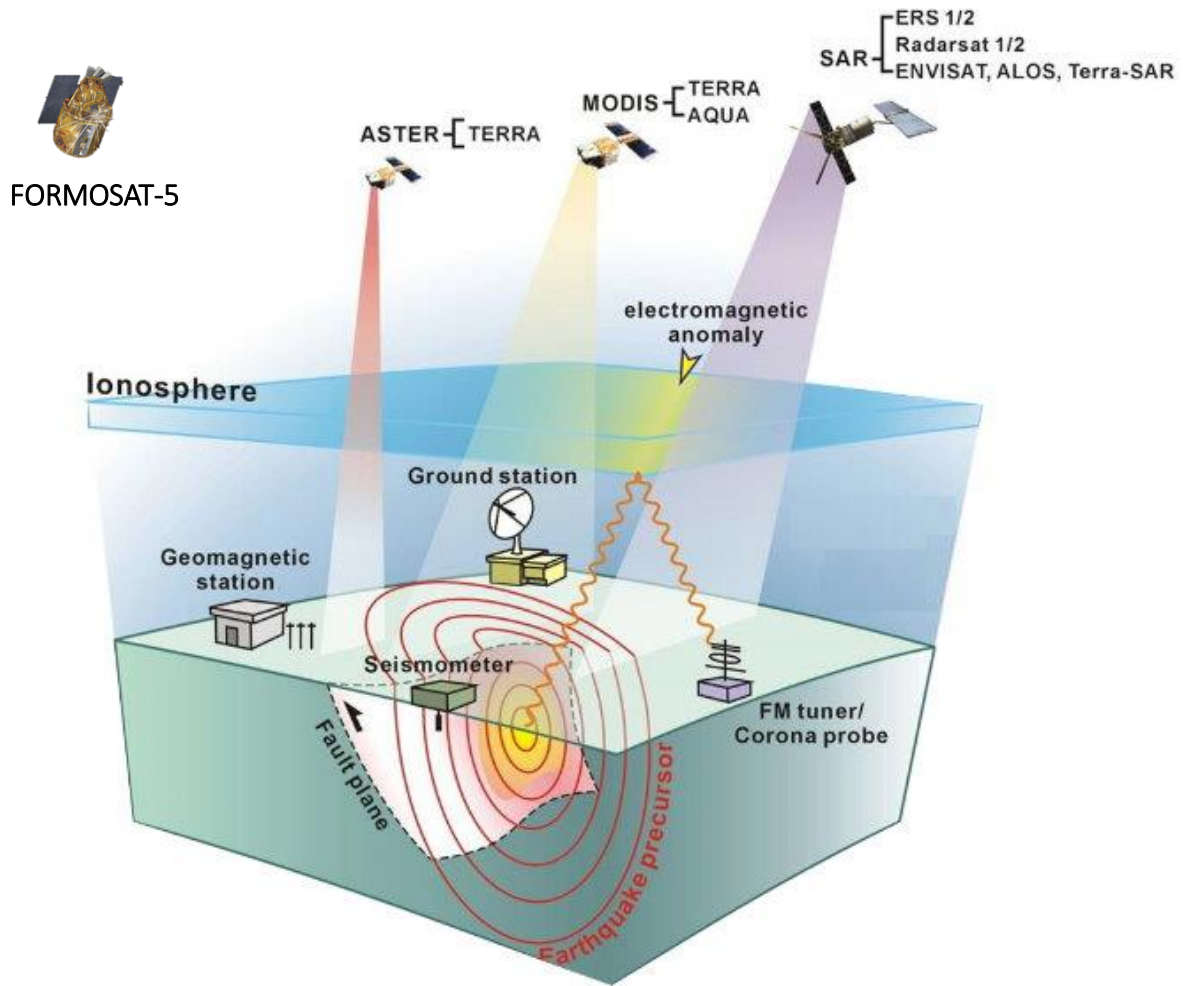

2020 EMSEV

Electromagnetic Studies of Earthquakes and Volcanoes

National Central University, Taiwan
August 24-28, 2020